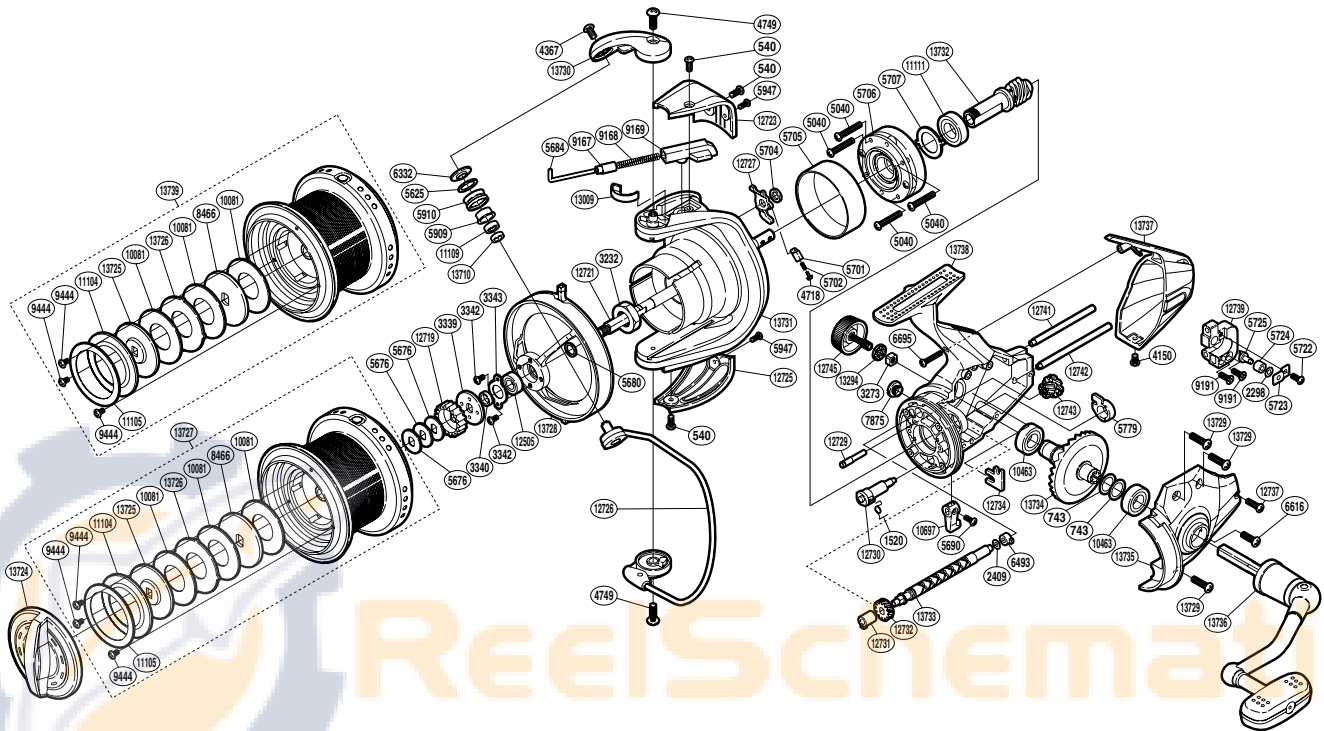

SHIMANO

ULTEGRA CI4 XSA SA-RB

ULCI4-10000XSA

Please note that the number of adjusting washers may not be the same as shown in the exploded views. (Adjustment will vary with each individual product.)

(1SH127000G)